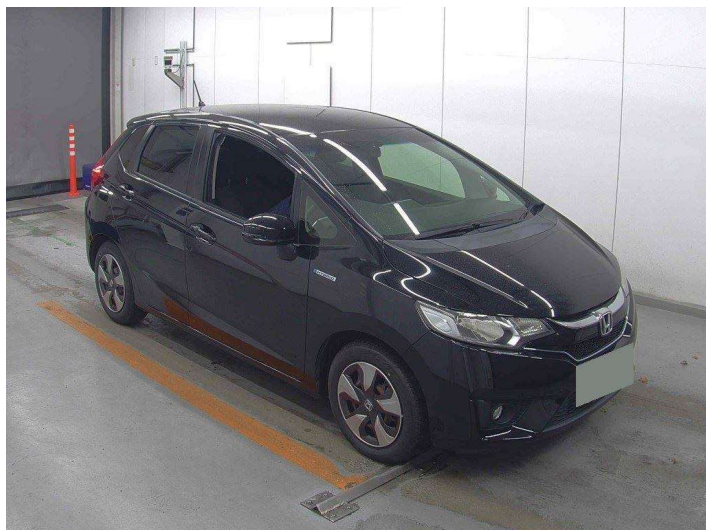

2016 Honda Fit

Purchase Price **POA**
Includes GST, Registration & Licensing

Finance may be available on this vehicle. Ask one of our friendly staff for more information.

Gain peace of mind with Mechanical Breakdown Insurance. **Ask us how.**

Top features
None Listed

Body Style
-

Odometer
124,430 km

Engine
1500 cc

Fuel Type
Hybrid

Transmission
CVT

Wheels
-

VIN
-

Interior
-

Safety
-

Reg No.
-

Ext Colour
Black

History
Ex-Overseas

Seats
-

CO2 Emissions
-

Energy Economy
-