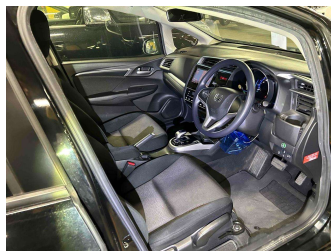

2016 Honda Fit

Purchase Price **POA**
Includes GST, Registration & Licensing

Finance may be available on this vehicle. Ask one of our friendly staff for more information.

Gain peace of mind with Mechanical Breakdown Insurance. **Ask us how.**

Top features
None Listed

Body Style
-

Odometer
124,430 km

Engine
1500 cc

Fuel Type
Hybrid

Transmission
CVT

Wheels
-

VIN
-

Interior
-

Safety
-

Reg No.
-

Ext Colour
Black

History
Ex-Overseas

Seats
-

CO2 Emissions
-

Energy Economy
-