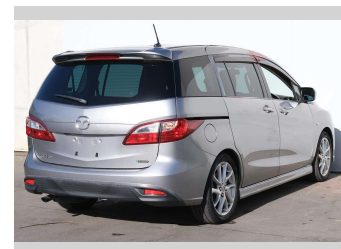

2012 Mazda Premacy 20S 7 Seater MINT Wagon

Purchase Price **\$8,980**
Includes GST
 Excludes on-road costs of \$695

Finance may be available on this vehicle. Ask one of our friendly staff for more information.

Body Style
4 door, Station Wagon

Odometer
127,000 km

Engine
2000 cc, Internal Combustion

Fuel Type
#91 Petrol

Transmission
Automatic, Front Wheel

Wheels
17", Factory Alloys

VIN
7AT0C133X23146605

Interior
Grey, Plastic