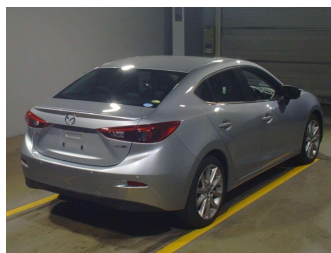

2016 Mazda Axela HYBRID HYBRID -S L PACKAGE

Purchase Price **POA**
Includes GST, Registration & Licensing

Finance may be available on this vehicle. Ask one of our friendly staff for more information.

Gain peace of mind with Mechanical Breakdown Insurance. **Ask us how.**

Top features
None Listed

Body Style
-

Odometer
35,000 km

Engine
2000 cc

Fuel Type
Hybrid

Transmission
CVT

Wheels
-

VIN
-

Interior
-

Safety
-

Reg No.
-

Ext Colour
Silver

History
Ex-Overseas

Seats
-

CO2 Emissions
-

Energy Economy
-