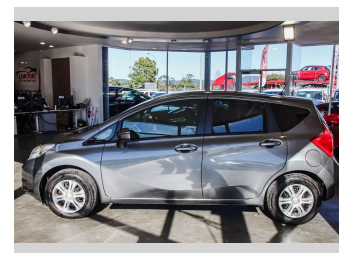

2015 Nissan Note 1.2L Petrol

Purchase Price **POA**
Includes GST, Registration & Licensing

Finance may be available on this vehicle. Ask one of our friendly staff for more information.

Gain peace of mind with Mechanical Breakdown Insurance. **Ask us how.**

Top features
None Listed

Body Style
Hatchback

Odometer
76,500 km

Engine
1200 cc, Internal Combustion

Fuel Type
Petrol

Transmission
Automatic, 2WD

Wheels
-

VIN
7AT0DH79X26335988

Interior
-

Safety

Based on 2025 VSRR rating

Reg No.
-

Ext Colour
Grey

History
Ex-Overseas

Seats
5 seats

CO2 Emissions
★★★★☆
125 grams/km