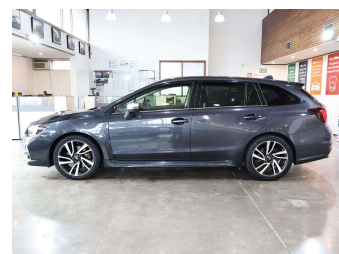

2014 Subaru Levorg 2.0GT-S EYE SIGHT 4WD

Purchase Price **\$14,980**

Includes GST
Excludes on-road costs of \$695

Finance may be available on this vehicle. Ask one of our friendly staff for more information.

Gain peace of mind with Mechanical Breakdown Insurance. **Ask us how.**

Top features

None Listed

Body Style
5 door, Station Wagon

Odometer
126,000 km

Engine
1998 cc, Internal Combustion

Fuel Type
Petrol

Transmission
Automatic, 4WD

Wheels
18", Factory Alloys

VIN
7AT0GF22X23005461

Interior
Black, Plastic

Safety

Based on 2025 VSRR rating

Reg No.
PZU693

Ext Colour
GRAY

History
Ex-Overseas