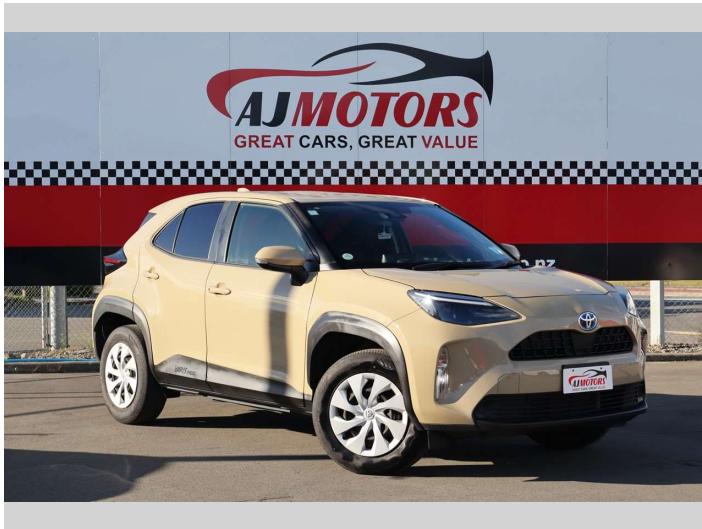

2022 Toyota Yaris 1.5L Petrol Hybrid

Purchase Price **POA**
Includes GST, Registration & Licensing

Finance may be available on this vehicle. Ask one of our friendly staff for more information.

Gain peace of mind with Mechanical Breakdown Insurance. **Ask us how.**

Body Style
4 door, RV/SUV

Odometer
73,300 km

Engine
1490 cc, Hybrid

Fuel Type
Petrol

Transmission
Automatic, 2WD

Wheels
16"

VIN
7AT0H64GX26041859

Interior
Black