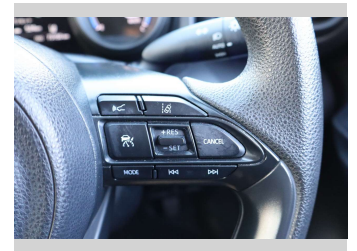

2022 Toyota Yaris 1.5L Petrol Hybrid

Purchase Price **POA**
Includes GST, Registration & Licensing

Finance may be available on this vehicle. Ask one of our friendly staff for more information.

Gain peace of mind with Mechanical Breakdown Insurance. **Ask us how.**

Top features

- » ABS
- » Adaptive Cruise Control
- » Auto air-condition
- » Auto headlight
- » Auto High Beam
- » Auto Hold
- » Bluetooth
- » Drive Mode
- » Electronic stability control
- » EV mode
- » Fog Lights
- » Lane Departure Warning
- » Push button start
- » Rear Wiper
- » Reversing Camera
- » Smart key system with...
- » Traction control

Body Style
4 door, RV/SUV

Odometer
73,300 km

Engine
1490 cc, Hybrid

Fuel Type
Petrol

Transmission
Automatic, 2WD

Wheels
16"

VIN
7AT0H64GX26041859

Interior
Black

Safety
-

Reg No.

-

Ext Colour
Brown

History
Ex-Overseas

Seats
5 seats

CO2 Emissions

-

Energy Economy

-

Stock ID: 35026

AJ Motors Christchurch | Phone 0800 566 789 | Email christchurch@ajmotors.co.nz
207 Main South Road, Hornby, Christchurch 8042, New Zealand
www.ajmotors.co.nz