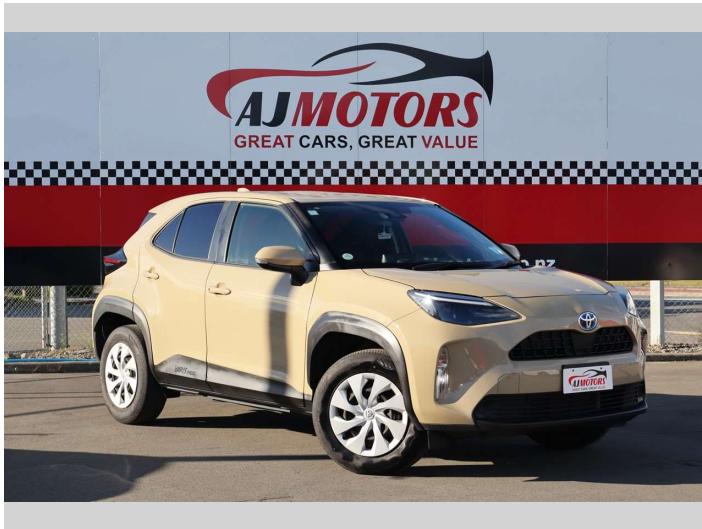

# 2022 Toyota YARIS CROSS Hybrid Special Creamy

**Purchase Price** **\$27,980**  
Includes GST  
Excludes on-road costs of \$695

Finance may be available on this vehicle. Ask one of our friendly staff for more information.

Body Style  
**4 door, RV/SUV**

Odometer  
**73,300 km**

Engine  
**1500 cc, Hybrid**

Fuel Type  
**Petrol**

Transmission  
**Automatic, 2WD**

Wheels  
**16"**

VIN  
**7AT0H64GX26041859**

Interior  
**Black**