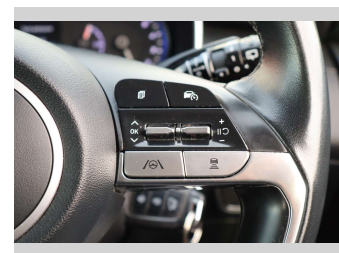

2022 Hyundai Tucson 2.0 ACTIVE 2WD 2.0P

Purchase Price **$24,980**
Includes GST
Excludes on-road costs of $295

Finance may be available on this vehicle. Ask one of our friendly staff for more information.

Gain peace of mind with Mechanical Breakdown Insurance. **Ask us how.**

Top features

- » ABS
- » Adaptive Cruise Control
- » All auto windows
- » Auto air-condition
- » Auto headlight
- » Auto Hold
- » Bluetooth
- » Electronic stability control
- » Fog Lights
- » Lane Keeping
- » Parking Sensors
- » Reversing Camera

Body Style
4 door, RV/SUV

Odometer
114,100 km

Engine
2000 cc, Internal Combustion

Fuel Type
Petrol

Transmission
Automatic, 2WD

Wheels
17"

VIN
TMAJB81DMNJ159636

Interior
Black

Safety

Based on 2021 ANCAP rating for 21+ models

Reg No.
PME311

Ext Colour
Grey

History
NZ New

Seats
5 seats

CO2 Emissions
★★★★☆☆
217 grams/km

Energy Economy
★★★★☆☆

Annual fuel cost of $3,760
9.6L per 100km

Cost per year is an estimate based on petrol price of $2.80 per litre and an average distance of 14000 km. Emissions and Energy Economy figures standardised to 3P WLTP.

Stock ID: 35120

AJ Motors Christchurch City | Phone 0800 566 789 | Email sockburn@ajmotors.co.nz
393 Ferry Road, Woolston, Christchurch 8023, New Zealand
www.ajmotors.co.nz