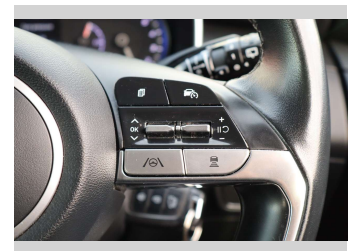

2022 Hyundai Tucson 2.0 ACTIVE 2WD 2.0P

Purchase Price **$19,987**
Includes GST
Excludes on-road costs of $295

Finance may be available on this vehicle. Ask one of our friendly staff for more information.

Gain peace of mind with Mechanical Breakdown Insurance. **Ask us how.**

Top features

- » ABS
- » Adaptive Cruise Control
- » All auto windows
- » Auto air-condition
- » Auto headlight
- » Auto Hold
- » Bluetooth
- » Electronic stability control
- » Fog Lights
- » Lane Keeping
- » Parking Sensors
- » Reversing Camera

Body Style
4 door, RV/SUV

Odometer
114,100 km

Engine
2000 cc, Internal Combustion

Fuel Type
Petrol

Transmission
Automatic, 2WD

Wheels
17"

VIN
TMAJB81DMNJ159636

Interior
Black

Safety

Based on 2021 ANCAP rating for 21+ models

Reg No.
PME311

Ext Colour
Grey

History
NZ New

Seats
5 seats

CO2 Emissions
★ ★ ★ ☆ ☆ ☆
217 grams/km

Energy Economy
★ ☆ ☆ ☆ ☆ ☆

Annual fuel cost of $3,760
9.6L per 100km

Cost per year is an estimate based on petrol price of $2.80 per litre and an average distance of 14000 km. Emissions and Energy Economy figures standardised to 3P WLTP.

Stock ID: 35120

AJ Motors Christchurch City | Phone 0800 566 789 | Email sockburn@ajmotors.co.nz
393 Ferry Road, Woolston, Christchurch 8023, New Zealand
www.ajmotors.co.nz