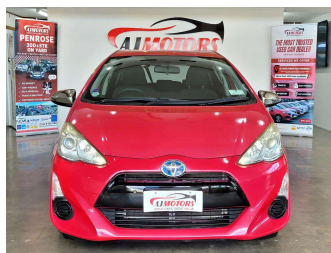

2015 Toyota Aqua S

Purchase Price **\$12,980**

Includes GST
Excludes on-road costs of \$695

Finance may be available on this vehicle. Ask one of our friendly staff for more information.

Gain peace of mind with Mechanical Breakdown Insurance. **Ask us how.**

Body Style
5 door, Hatchback

Odometer
56,000 km

Engine
1500 cc, Hybrid

Fuel Type
Electricity

Transmission
Automatic, Front Wheel

Wheels
15", Steel Wheels

VIN
7AT0H65YX25449587

Interior
Black, Plastic

Safety

Based on 2024 UCSR rating for 12-20 models

Reg No.
-

Ext Colour
Pink

History
Ex-Overseas

Seats
5 seats, Fabric

CO2 Emissions
★★★★☆
86 grams/km

Energy Economy
★★★★☆