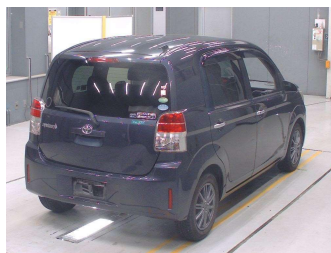

2013 Toyota Spade F

Purchase Price **POA**
Includes GST, Registration & Licensing

Finance may be available on this vehicle. Ask one of our friendly staff for more information.

Gain peace of mind with Mechanical Breakdown Insurance. **Ask us how.**

Top features
None Listed

Body Style

-

Odometer

82,000 km

Engine

1500 cc

Fuel Type