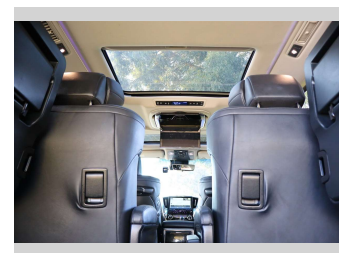

2020 Toyota Vellfire 7 Seater / Sunroof / Captain

Purchase Price **\$39,980**
 Includes GST
 Excludes on-road costs of \$295

Finance may be available on this vehicle. Ask one of our friendly staff for more information.