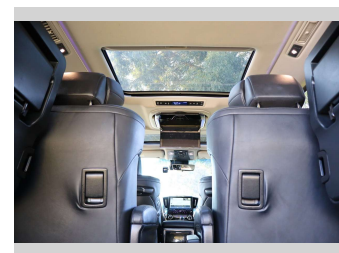

2020 Toyota Vellfire 7 Seater / Sunroof / Captain

Purchase Price **\$37,988**

Includes GST
Excludes on-road costs of \$295

Finance may be available on this vehicle. Ask one of our friendly staff for more information.