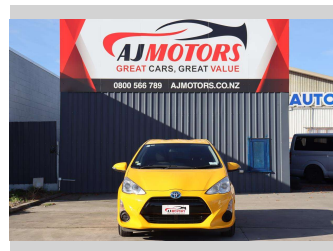

# 2015 Toyota Aqua S Push button

**Purchase Price** **\$12,980**

Includes GST  
Excludes on-road costs of \$695

Finance may be available on this vehicle. Ask one of our friendly staff for more information.

**Body Style**  
**5 door, Hatchback**

**Odometer**  
**110,000 km**

**Engine**  
**1500 cc, Hybrid**

**Fuel Type**  
**Hybrid**

**Transmission**  
**CVT, Front Wheel**

**Wheels**  
**15", Hubcap**

**VIN**  
**7AT0H65YX24467665**