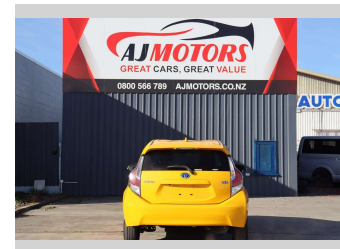

2015 Toyota Aqua S Push button

Purchase Price **$12,980**

Includes GST
Excludes on-road costs of $695

Finance may be available on this vehicle. Ask one of our friendly staff for more information.

Gain peace of mind with Mechanical Breakdown Insurance. **Ask us how.**

1. **Top features**
2. » ABS
   - » Air Conditioning
   - » Auto air-condition
   - » Auto Fold Mirrors
   - » Bluetooth
   - » Central Locking
   - » Central Locking
   - » Central Locking
   - » Child seat anchor poin...
   - » Climate Control
   - » Dynamic Chassis Contro...
   - » Eco Mode
   - » Electric Mirrors (Retr...
   - » EV mode
   - » heated rear window
   - » HYBRID SYNERGY DRIVE
   - » Inside rear view mirro...
   - » Keyless entry

Body Style
5 door, Hatchback

Odometer
110,000 km

Engine
1500 cc, Hybrid

Fuel Type
Hybrid

Transmission
CVT, Front Wheel

Wheels
15", Hubcap

VIN
7AT0H65YX24467665

Interior
Black, Plastic

Safety

Based on 2023 UCSR rating for 12-20 models

Reg No.

-

Ext Colour
Yellow

History
Ex-Overseas

Seats
5 seats, Cloth

CO2 Emissions
★★★★☆
92 grams/km

Energy Economy
★★★★☆

Annual fuel cost of $1,530
3.9L per 100km

Cost per year is an estimate based on petrol price of $2.80 per litre and an average distance of 14000 km. Emissions and Energy Economy figures standardised to 3P WLTP.

Stock ID: 19064

AJ Motors Sockburn | Phone 0800 566 789 | Email sockburn@ajmotors.co.nz
466 Blenheim Road, Sockburn, Christchurch 8042, New Zealand
www.ajmotors.co.nz