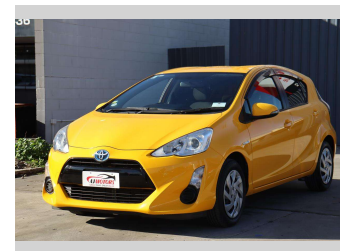

# 2015 Toyota Aqua S Push button

**Purchase Price** **\$12,980**

Includes GST  
Excludes on-road costs of \$695

Finance may be available on this vehicle. Ask one of our friendly staff for more information.

**Body Style**  
**5 door, Hatchback**

**Odometer**  
**110,000 km**

**Engine**  
**1500 cc, Hybrid**

**Fuel Type**  
**Hybrid**

**Transmission**  
**CVT, Front Wheel**

**Wheels**  
**15", Hubcap**

**VIN**  
**7AT0H65YX24467665**

**Interior**  
**Black, Plastic**

**Safety**

Based on 2023 UCSR rating for 12-20 models

**Reg No.**

-

**Ext Colour**  
**Yellow**

**History**  
**Ex-Overseas**

**Seats**  
**5 seats, Cloth**