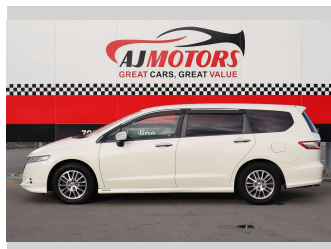

2010 Honda Odyssey 2.4i HIGH SPEC 7 SEATER

Purchase Price **\$8,988**
Includes GST
Excludes on-road costs of \$295

Finance may be available on this vehicle. Ask one of our friendly staff for more information.

Body Style
4 door, Station Wagon

Odometer
121,400 km

Engine
2400 cc, Internal Combustion

Fuel Type
Petrol

Transmission
Automatic, 2WD

Wheels
16"

VIN
7AT08G61X21107205

Interior
Black