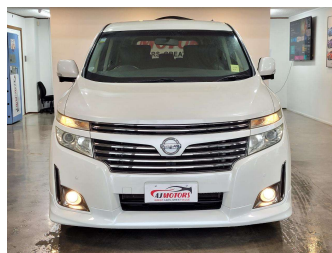

2012 Nissan Elgrand 250 HIGHWAY STAR

Purchase Price **\$14,980**

Includes GST
Excludes on-road costs of \$695

Finance may be available on this vehicle. Ask one of our friendly staff for more information.

Body Style
5 door, Station Wagon

Odometer
124,610 km

Engine
2500 cc, Internal Combustion

Fuel Type
Petrol

Transmission
Automatic, Front Wheel

Wheels
18", Factory Alloys

VIN
7AT0DH6MX25034398

Interior
Black, Plastic