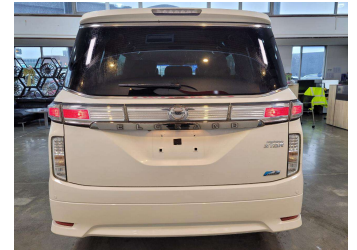

2012 Nissan Elgrand 250 HIGHWAY STAR

Purchase Price

\$12,980

Includes GST
Excludes on-road costs of \$695

Finance may be available on this vehicle. Ask one of our friendly staff for more information.

**finance
NOW**

Body Style

5 door, Station Wagon

Odometer

124,610 km

Engine

2500 cc, Internal Combustion

Fuel Type

Petrol

Transmission

Automatic, Front Wheel

Wheels

18", Factory Alloys

VIN

7AT0DH6MX25034398

Interior

Black, Plastic