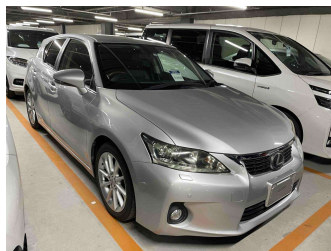

# 2011 Lexus CT

**Purchase Price** **POA**  
Includes GST, Registration & Licensing

Finance may be available on this vehicle. Ask one of our friendly staff for more information.

Gain peace of mind with Mechanical Breakdown Insurance. **Ask us how.**

**Top features**  
None Listed

Body Style  
-

Odometer  
**94,749 km**

Engine  
**1800 cc**

Fuel Type  
**Hybrid**

Transmission  
**Paddle Shift**

Wheels  
-

VIN  
-