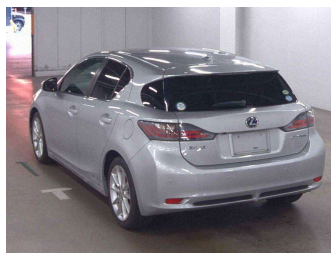

# 2011 Lexus CT

**Purchase Price** **POA**  
Includes GST, Registration & Licensing

Finance may be available on this vehicle. Ask one of our friendly staff for more information.

Gain peace of mind with Mechanical Breakdown Insurance. **Ask us how.**

**Top features**  
None Listed

Body Style  
-

Odometer  
**94,749 km**

Engine  
**1800 cc**

Fuel Type  
**Hybrid**

Transmission  
**Paddle Shift**

Wheels  
-

VIN  
-