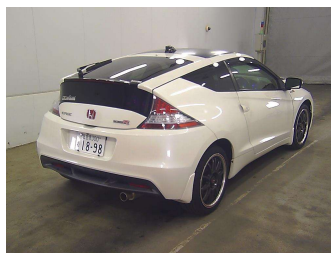

2012 Honda CR-Z ALPHA BLACK RE- BELL

Purchase Price **POA**
Includes GST, Registration & Licensing

Finance may be available on this vehicle. Ask one of our friendly staff for more information.

Gain peace of mind with Mechanical Breakdown Insurance. **Ask us how.**

Top features
None Listed

Body Style
-

Odometer
68,857 km

Engine
1500 cc

Fuel Type
Hybrid

Transmission
Paddle Shift

Wheels
-

VIN
-

Interior
-

Safety
-

Reg No.
-

Ext Colour
PEARLWHITE

History
Ex-Overseas

Seats
-

CO2 Emissions
-

Energy Economy
-