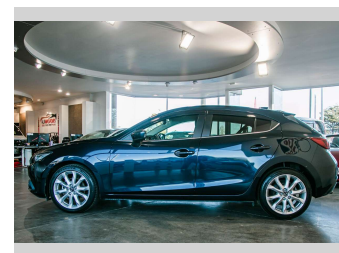

2014 Mazda Axela 2.0L SPORTS LOW KMS

Purchase Price **POA**
Includes GST, Registration & Licensing

Finance may be available on this vehicle. Ask one of our friendly staff for more information.

Gain peace of mind with Mechanical Breakdown Insurance. **Ask us how.**

- Top features**
- » Air Conditioning
 - » Alloy Wheels
 - » Auto Lights
 - » Central Locking
 - » Electric Mirror
 - » Fabric Seats
 - » Multi-function steering wheel
 - » Power Mirrors
 - » Power Steering
 - » Push button start
 - » Radio
 - » Reversing Camera

Body Style
Hatchback

Odometer
57,500 km

Engine
2000 cc, Internal Combustion

Fuel Type
Petrol

Transmission
Automatic, 2WD

Wheels
-

VIN
7AT0C13JX26107428

Interior
Grey