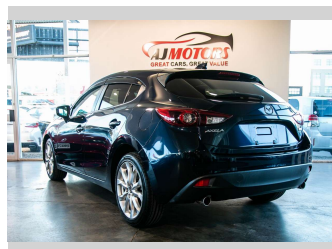

2014 Mazda Axela 2.0L SPORTS LOW KMS

Purchase Price **POA**
Includes GST, Registration & Licensing

Finance may be available on this vehicle. Ask one of our friendly staff for more information.

Gain peace of mind with Mechanical Breakdown Insurance. **Ask us how.**

- Top features**
- » Air Conditioning
 - » Alloy Wheels
 - » Auto Lights
 - » Central Locking
 - » Electric Mirror
 - » Fabric Seats
 - » Multi-function steering wheel
 - » Power Mirrors
 - » Power Steering
 - » Push button start
 - » Radio
 - » Reversing Camera

Body Style
Hatchback

Odometer
57,500 km

Engine
2000 cc, Internal Combustion

Fuel Type
Petrol

Transmission
Automatic, 2WD

Wheels
-

VIN
7AT0C13JX26107428

Interior
Grey