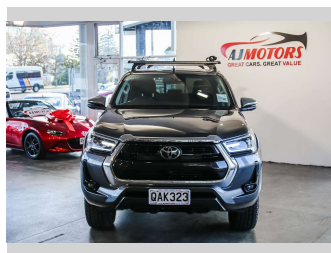

2023 Toyota HILUX SR5 TD DC 2.8DT/4WD

Purchase Price **POA**
Includes GST, Registration & Licensing

Finance may be available on this vehicle. Ask one of our friendly staff for more information.

Gain peace of mind with Mechanical Breakdown Insurance. **Ask us how.**

Top features

- » 4WD

Body Style
Ute

Odometer
83,800 km

Engine
2800 cc, Internal Combustion

Fuel Type
Diesel

Transmission
Automatic, 4WD

Wheels
-

VIN
MR0BA3CD500079480

Interior
-

Safety

Based on 2019 ANCAP rating for 19-25 models

Reg No.
QAK323

Ext Colour
Grey

History
NZ New

Seats
5 seats