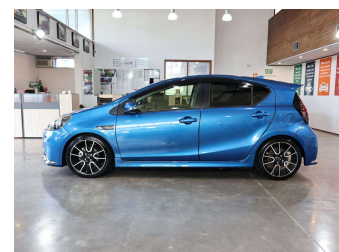

2015 Toyota Aqua G'S

Purchase Price **\$14,980**

Includes GST
Excludes on-road costs of \$695

Finance may be available on this vehicle. Ask one of our friendly staff for more information.

Gain peace of mind with Mechanical Breakdown Insurance. **Ask us how.**

Top features

None Listed

Body Style
5 door, Hatchback

Odometer
95,493 km

Engine
1500 cc, Hybrid

Fuel Type
Petrol

Transmission
Automatic, Front Wheel

Wheels
17", Factory Alloys

VIN
7AT0H65YX26418483

Interior
Black, Plastic

Safety

Based on 2025 UCSR rating for 12-20 models

Reg No.
-

Ext Colour
Blue

History
Ex-Overseas

Seats
5 seats, leather & fabric