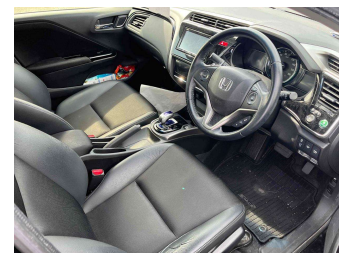

2015 Honda GRACE HYBRID

Purchase Price **\$15,980**

Includes GST
Excludes on-road costs of \$695

Finance may be available on this vehicle. Ask one of our friendly staff for more information.

Gain peace of mind with Mechanical Breakdown Insurance. **Ask us how.**