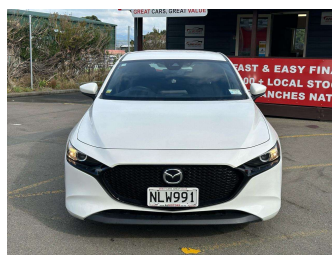

# 2021 Mazda 3 GSX 2.0P/6AT NZ NEW! Axela

**Purchase Price** **\$19,980**

Includes GST  
Excludes on-road costs of \$695

Finance may be available on this vehicle. Ask one of our friendly staff for more information.

**Body Style**  
5 door, Hatchback

**Odometer**  
106,000 km

**Engine**  
2000 cc, Internal Combustion

**Fuel Type**  
Petrol

**Transmission**  
Automatic, Front Wheel

**Wheels**  
16", Factory Alloys

**VIN**  
JM0BP2H7A01134580