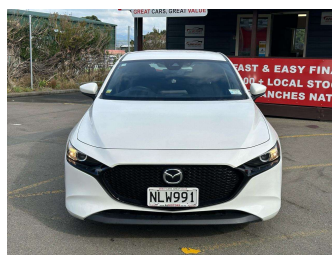

# 2021 Mazda 3 GSX 2.0P/6AT NZ NEW! Axela

**Purchase Price** **\$19,980**

Includes GST  
Excludes on-road costs of \$695

Finance may be available on this vehicle. Ask one of our friendly staff for more information.

**Body Style**  
5 door, Hatchback

**Odometer**  
106,000 km

**Engine**  
2000 cc, Internal Combustion

**Fuel Type**  
Petrol

**Transmission**  
Automatic, Front Wheel

**Wheels**  
16", Factory Alloys

**VIN**  
JM0BP2H7A01134580