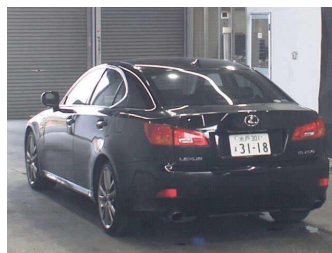

2008 Lexus IS

Purchase Price **POA**
Includes GST, Registration & Licensing

Finance may be available on this vehicle. Ask one of our friendly staff for more information.

Gain peace of mind with Mechanical Breakdown Insurance. **Ask us how.**

Top features
None Listed

Body Style

-

Odometer

105,903 km

Engine

2500 cc

Fuel Type