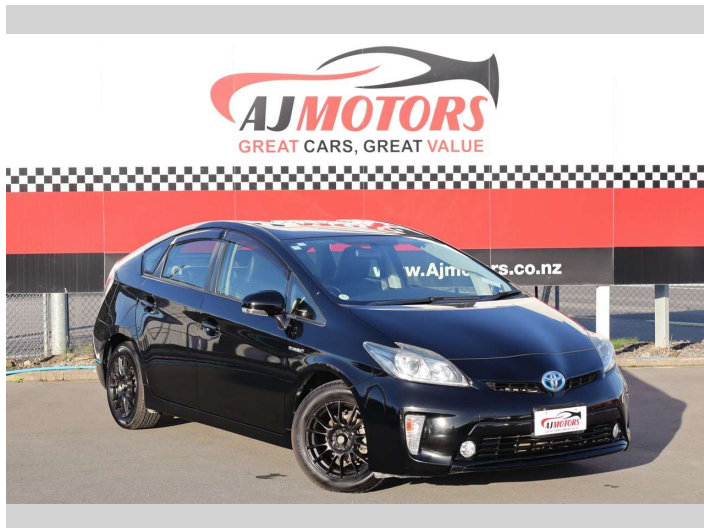

# 2015 Toyota Prius Hybrid S

**Purchase Price** **\$13,980**

Includes GST  
Excludes on-road costs of \$695

Finance may be available on this vehicle. Ask one of our friendly staff for more information.

Gain peace of mind with Mechanical Breakdown Insurance. **Ask us how.**

**Body Style**  
**4 door, Hatchback**

**Odometer**  
**115,800 km**

**Engine**  
**1800 cc, Hybrid**

**Fuel Type**  
**Petrol**

**Transmission**  
**Automatic, 2WD**

**Wheels**  
**16"**

**VIN**  
**7AT0H637X26419876**

**Interior**  
**Black**

**Safety**

Based on 2025 UCSR rating for 09-16 models

**Reg No.**

-

**Ext Colour**  
**Black**

**History**  
**Ex-Overseas**

**Seats**  
**5 seats**