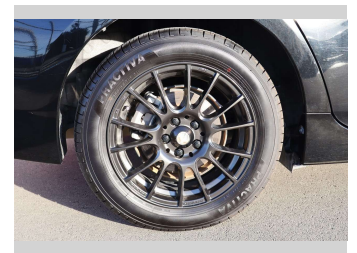

2015 Toyota Prius Hybrid S

Purchase Price **$13,980**

Includes GST
Excludes on-road costs of $695

Finance may be available on this vehicle. Ask one of our friendly staff for more information.

Gain peace of mind with Mechanical Breakdown Insurance. **Ask us how.**

1. **Top features**
2. » ABS
   - » Auto air-condition
   - » Auto headlight
   - » Eco Mode
   - » EV mode
   - » Fog Lights
   - » Push button start
   - » PWR Mode
   - » Rear Wiper
   - » Reversing Camera
   - » Smart key system with...

Body Style
4 door, Hatchback

Odometer
115,800 km

Engine
1800 cc, Hybrid

Fuel Type
Petrol

Transmission
Automatic, 2WD

Wheels
16"

VIN
7AT0H637X26419876

Interior
Black

Safety

Based on 2025 UCSR rating for 09-16 models

Reg No.

-

Ext Colour
Black

History
Ex-Overseas

Seats
5 seats

CO2 Emissions
★★★★☆
98 grams/km

Energy Economy
★★★★☆☆

Annual fuel cost of $1,650
4.2L per 100km

Cost per year is an estimate based on petrol price of $2.80 per litre and an average distance of 14000 km. Emissions and Energy Economy figures standardised to 3P WLTP.

Stock ID: 35791

AJ Motors Christchurch City | Phone 0800 566 789 | Email sockburn@ajmotors.co.nz
393 Ferry Road, Woolston, Christchurch 8023, New Zealand
www.ajmotors.co.nz