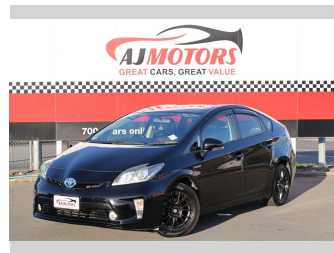

# 2015 Toyota Prius Hybrid S

**Purchase Price** **\$13,980**

Includes GST  
Excludes on-road costs of \$695

Finance may be available on this vehicle. Ask one of our friendly staff for more information.

Gain peace of mind with Mechanical Breakdown Insurance. **Ask us how.**

**Body Style**  
**4 door, Hatchback**

**Odometer**  
**115,800 km**

**Engine**  
**1800 cc, Hybrid**

**Fuel Type**  
**Petrol**

**Transmission**  
**Automatic, 2WD**

**Wheels**  
**16"**

**VIN**  
**7AT0H637X26419876**