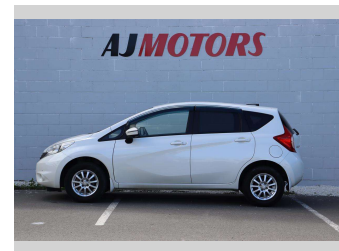

2014 Nissan Note Rare 4WD model

Purchase Price **\$9,980**
Includes GST
 Excludes on-road costs of \$695

Finance may be available on this vehicle. Ask one of our friendly staff for more information.

Gain peace of mind with Mechanical Breakdown Insurance. **Ask us how.**

Body Style
4 door, Hatchback

Odometer
112,000 km

Engine
1200 cc, Internal Combustion

Fuel Type
Petrol

Transmission
Automatic, 4WD

Wheels
14", Custom Alloys

VIN
7AT0DH79X24051728

Interior
Black, Plastic