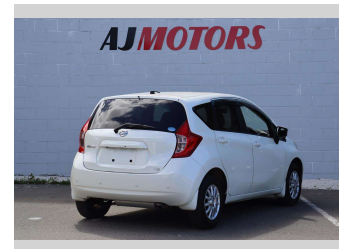

2014 Nissan Note Rare 4WD model

Purchase Price **\$9,980**
Includes GST
 Excludes on-road costs of \$695

Finance may be available on this vehicle. Ask one of our friendly staff for more information.

Gain peace of mind with Mechanical Breakdown Insurance. **Ask us how.**

Body Style
4 door, Hatchback

Odometer
112,000 km

Engine
1200 cc, Internal Combustion

Fuel Type
Petrol

Transmission
Automatic, 4WD

Wheels
14", Custom Alloys

VIN
7AT0DH79X24051728

Interior
Black, Plastic