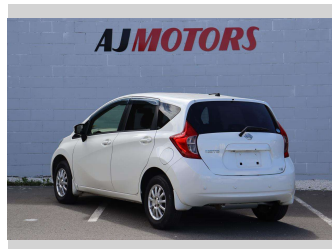

2014 Nissan Note Rare 4WD model

Purchase Price **\$9,980**
Includes GST
 Excludes on-road costs of \$695

Finance may be available on this vehicle. Ask one of our friendly staff for more information.

Gain peace of mind with Mechanical Breakdown Insurance. **Ask us how.**

Body Style
4 door, Hatchback

Odometer
112,000 km

Engine
1200 cc, Internal Combustion

Fuel Type
Petrol

Transmission
Automatic, 4WD

Wheels
14", Custom Alloys

VIN
7AT0DH79X24051728

Interior
Black, Plastic