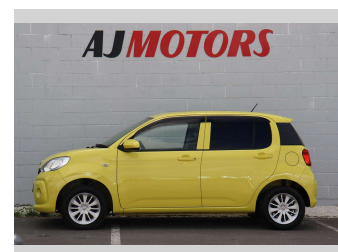

# 2016 Toyota Passo X L PACKAGE

**Purchase Price** **\$7,988**  
Includes GST  
Excludes on-road costs of \$695

Finance may be available on this vehicle. Ask one of our friendly staff for more information.

Body Style  
**4 door, Hatchback**

Odometer  
**82,000 km**

Engine  
**1000 cc, Internal Combustion**

Fuel Type  
**Petrol**

Transmission  
**Automatic, Front Wheel**

Wheels  
**14", Hubcap**

VIN  
**7AT0H650X23041148**

Interior  
**Beige, Plastic**

Safety

Based on 2023 VSRR rating

Reg No.  
-

Ext Colour  
**Yellow**

History  
**Ex-Overseas**

Seats  
**5 seats, Cloth**

CO2 Emissions  
**★★★★☆**  
**105 grams/km**