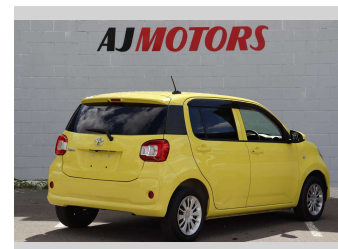

# 2016 Toyota Passo X L PACKAGE

**Purchase Price** **\$7,988**  
Includes GST  
Excludes on-road costs of \$695

Finance may be available on this vehicle. Ask one of our friendly staff for more information.

Body Style  
**4 door, Hatchback**

Odometer  
**82,000 km**

Engine  
**1000 cc, Internal Combustion**

Fuel Type  
**Petrol**

Transmission  
**Automatic, Front Wheel**

Wheels  
**14", Hubcap**

VIN  
**7AT0H650X23041148**