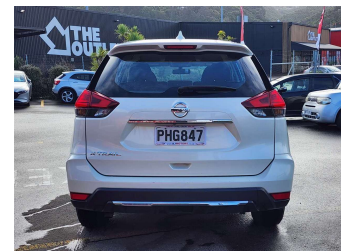

# 2022 Nissan X-Trail 2.5P/4WD/6CVT

Purchase Price

**\$20,980**

Includes GST  
Excludes on-road costs of \$695

Finance may be available on this vehicle. Ask one of our friendly staff for more information.

## Top features

- » 4WD
- » ABS
- » Air Conditioning
- » Central Locking
- » Cruise Control
- » Fabric Seats

Body Style

**5 door, RV/SUV**

Odometer

**115,750 km**

Engine

**2488 cc, Internal Combustion**

Fuel Type

**#91 Petrol**

Transmission

**CVT, 4WD**

Wheels

**17", Steel Wheels**

VIN

**JN1TBNT32A0072346**