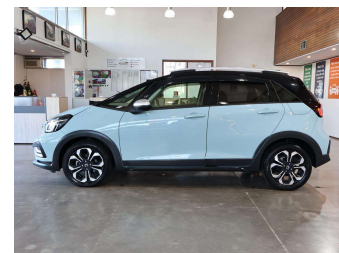

2020 Honda Fit EHEV CROSSTAR

Purchase Price **\$19,980**

Includes GST
Excludes on-road costs of \$695

Finance may be available on this vehicle. Ask one of our friendly staff for more information.

Gain peace of mind with Mechanical Breakdown Insurance. **Ask us how.**

Top features

None Listed

Body Style
5 door, Hatchback

Odometer
90,850 km

Engine
1500 cc, Hybrid

Fuel Type
Petrol

Transmission
Automatic, Front Wheel

Wheels
16", Factory Alloys