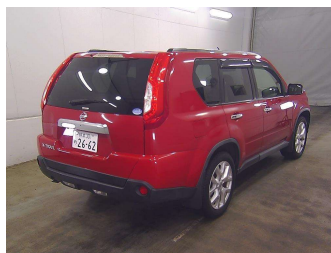

2013 Nissan X-Trail 4WD 20XTT

Purchase Price **POA**
Includes GST, Registration & Licensing

Finance may be available on this vehicle. Ask one of our friendly staff for more information.

Gain peace of mind with Mechanical Breakdown Insurance. **Ask us how.**

Top features

None Listed

Body Style

-

Odometer

94,147 km

Engine

2000 cc