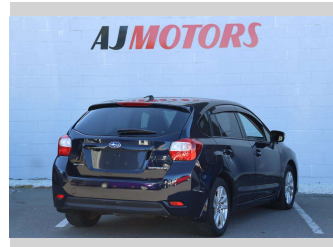

# 2015 Subaru Impreza SPORTS

**Purchase Price** **\$13,980**

Includes GST  
Excludes on-road costs of \$695

Finance may be available on this vehicle. Ask one of our friendly staff for more information.

Gain peace of mind with Mechanical Breakdown Insurance. **Ask us how.**

Body Style  
**4 door, Station Wagon**

Odometer  
**102,000 km**

Engine  
**1990 cc, Internal Combustion**

Fuel Type  
**Petrol**

Transmission  
**Automatic, 4WD**

Wheels  
**16", Factory Alloys**

VIN  
**7AT0GF09X24089513**