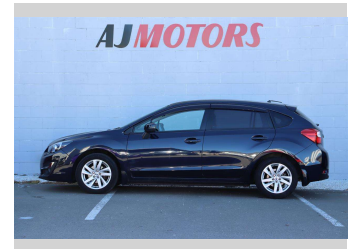

# 2015 Subaru Impreza SPORTS

**Purchase Price** **\$13,980**

Includes GST  
Excludes on-road costs of \$695

Finance may be available on this vehicle. Ask one of our friendly staff for more information.

Gain peace of mind with Mechanical Breakdown Insurance. **Ask us how.**

Body Style  
**4 door, Station Wagon**

Odometer  
**102,000 km**

Engine  
**1990 cc, Internal Combustion**

Fuel Type  
**Petrol**

Transmission  
**Automatic, 4WD**

Wheels  
**16", Factory Alloys**

VIN  
**7AT0GF09X24089513**