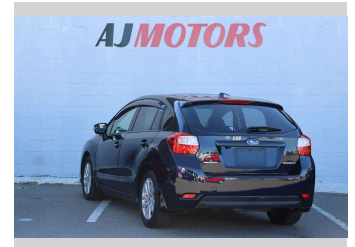

# 2015 Subaru Impreza SPORTS

**Purchase Price** **\$13,980**

Includes GST  
Excludes on-road costs of \$695

Finance may be available on this vehicle. Ask one of our friendly staff for more information.

Gain peace of mind with Mechanical Breakdown Insurance. **Ask us how.**

Body Style  
**4 door, Station Wagon**

Odometer  
**102,000 km**

Engine  
**1990 cc, Internal Combustion**

Fuel Type  
**Petrol**

Transmission  
**Automatic, 4WD**

Wheels  
**16", Factory Alloys**

VIN  
**7AT0GF09X24089513**