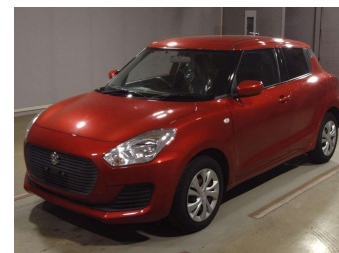

# 2017 Suzuki Swift XG

**Purchase Price** **POA**  
Includes GST, Registration & Licensing

Finance may be available on this vehicle. Ask one of our friendly staff for more information.

Gain peace of mind with Mechanical Breakdown Insurance. **Ask us how.**

**Top features**  
None Listed

Body Style  
-

Odometer  
**90,000 km**

Engine  
**1200 cc**

Fuel Type  
**Petrol**

Transmission  
**CVT**

Wheels  
-

VIN  
-