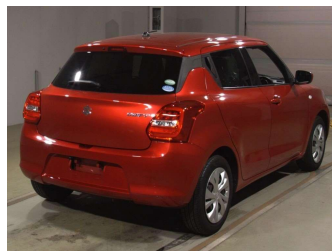

# 2017 Suzuki Swift XG

**Purchase Price** **POA**  
Includes GST, Registration & Licensing

Finance may be available on this vehicle. Ask one of our friendly staff for more information.

Gain peace of mind with Mechanical Breakdown Insurance. **Ask us how.**

**Top features**  
None Listed

Body Style  
-

Odometer  
**90,000 km**

Engine  
**1200 cc**

Fuel Type  
**Petrol**

Transmission  
**CVT**

Wheels  
-

VIN  
-