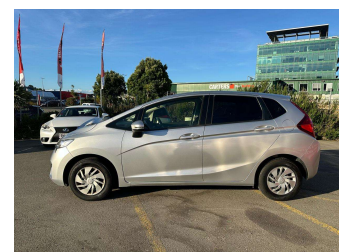

2016 Honda Fit 1.3L Low KMs Cruise Control

Purchase Price **\$15,980**

Includes GST
Excludes on-road costs of \$695

Finance may be available on this vehicle. Ask one of our friendly staff for more information.

Body Style
5 door, Hatchback

Odometer
42,800 km

Engine
1300 cc, Internal Combustion

Fuel Type
Petrol

Transmission
CVT

Wheels
14", Hubcap

VIN
7AT08G2YX25211520

Interior
Black, Plastic