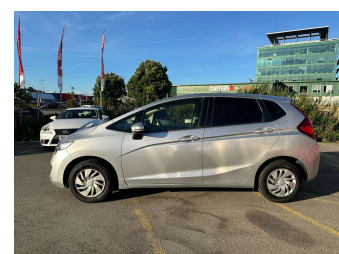

2016 Honda Fit 1.3L Low KMs Cruise Control

Purchase Price **\$15,980**

Includes GST
Excludes on-road costs of \$695

Finance may be available on this vehicle. Ask one of our friendly staff for more information.

Body Style
5 door, Hatchback

Odometer
42,800 km

Engine
1300 cc, Internal Combustion

Fuel Type
Petrol

Transmission
CVT

Wheels
14", Hubcap

VIN
7AT08G2YX25211520

Interior
Black, Plastic