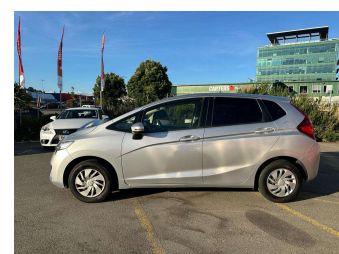

# 2016 Honda Fit 1.3L Low KMs Cruise Control

**Purchase Price** **\$15,980**

Includes GST  
Excludes on-road costs of \$695

Finance may be available on this vehicle. Ask one of our friendly staff for more information.

**Body Style**  
5 door, Hatchback

**Odometer**  
42,800 km

**Engine**  
1300 cc, Internal Combustion

**Fuel Type**  
Petrol

**Transmission**  
CVT

**Wheels**  
14", Hubcap

**VIN**  
7AT08G2YX25211520

**Interior**  
Black, Plastic