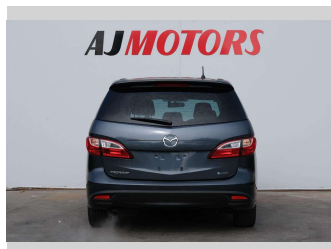

2012 Mazda Premacy 20S 7 Seater MINT Wagon

Purchase Price **POA**
Includes GST, Registration & Licensing

Finance may be available on this vehicle. Ask one of our friendly staff for more information.

Gain peace of mind with Mechanical Breakdown Insurance. **Ask us how.**

Body Style
4 door, MPV

Odometer
-

Engine
2000 cc, Internal Combustion

Fuel Type
Petrol

Transmission
Automatic, Front Wheel

Wheels
16", Factory Alloys

VIN
7AT0C133X23141690

Interior
Black, Plastic