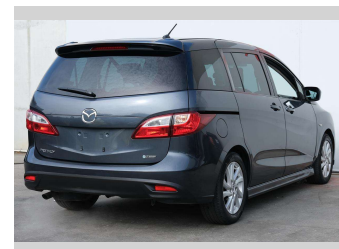

2012 Mazda Premacy 20S 7 Seater MINT Wagon

Purchase Price **POA**
Includes GST, Registration & Licensing

Finance may be available on this vehicle. Ask one of our friendly staff for more information.

Gain peace of mind with Mechanical Breakdown Insurance. **Ask us how.**

Body Style
4 door, MPV

Odometer
-

Engine
2000 cc, Internal Combustion

Fuel Type
Petrol

Transmission
Automatic, Front Wheel

Wheels
16", Factory Alloys

VIN
7AT0C133X23141690

Interior
Black, Plastic