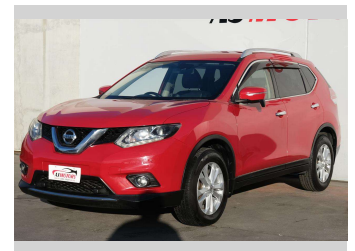

2015 Nissan X-Trail 4WD

Purchase Price **\$14,988**

Includes GST
Excludes on-road costs of \$695

Finance may be available on this vehicle. Ask one of our friendly staff for more information.

Gain peace of mind with Mechanical Breakdown Insurance. **Ask us how.**

Body Style
5 door, RV/SUV

Odometer
128,000 km

Engine
2000 cc, Internal Combustion

Fuel Type
#91 Petrol

Transmission
Automatic, Front Wheel

Wheels
17", Factory Alloys

VIN
7AT0DH6LX23513868

Interior
Black, Plastic