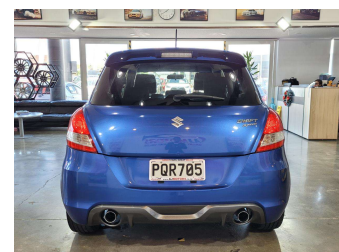

2013 Suzuki Swift 1.6L Sport Auto

Purchase Price **\$12,980**

Includes GST
Excludes on-road costs of \$695

Finance may be available on this vehicle. Ask one of our friendly staff for more information.

Gain peace of mind with Mechanical Breakdown Insurance. **Ask us how.**

Body Style
5 door, Hatchback

Odometer
94,900 km

Engine
1586 cc, Internal Combustion

Fuel Type
Petrol

Transmission
Automatic, Front Wheel

Wheels
17", Factory Alloys

VIN
7AT0GK0CX22110182

Interior
Black, Plastic

Safety

Based on 2025 UCSR rating for 11-17 models

Reg No.
PQR705

Ext Colour
Blue

History
Ex-Overseas

Seats
5 seats, Fabric

CO2 Emissions
★★★★☆
181 grams/km

Energy Economy
★★★★☆☆
Annual fuel cost of \$2,940
7.5L per 100km