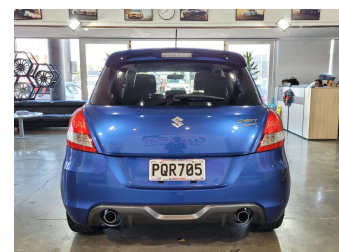

2013 Suzuki Swift 1.6L Sport Auto

Purchase Price **\$12,980**

Includes GST
Excludes on-road costs of \$695

Finance may be available on this vehicle. Ask one of our friendly staff for more information.

Gain peace of mind with Mechanical Breakdown Insurance. **Ask us how.**

Body Style
5 door, Hatchback

Odometer
94,900 km

Engine
1586 cc, Internal Combustion

Fuel Type
Petrol

Transmission
Automatic, Front Wheel

Wheels
17", Factory Alloys

VIN
7AT0GK0CX22110182

Interior
Black, Plastic

Safety

Based on 2025 UCSR rating for 11-17 models

Reg No.
PQR705

Ext Colour
Blue

History
Ex-Overseas

Seats
5 seats, Fabric

CO2 Emissions
★★★★☆
181 grams/km

Energy Economy
★★★★☆☆
Annual fuel cost of \$2,940
7.5L per 100km