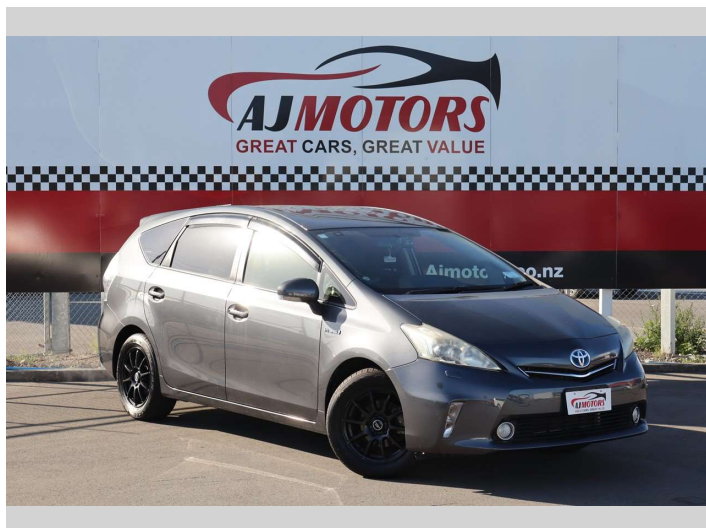

2013 Toyota Prius Alpha 1.8L Petrol Hybrid

Purchase Price **POA**
Includes GST, Registration & Licensing

Finance may be available on this vehicle. Ask one of our friendly staff for more information.

Gain peace of mind with Mechanical Breakdown Insurance. **Ask us how.**

- Top features**
- » ABS
 - » Auto headlight
 - » Eco Mode
 - » EV mode
 - » Fog Lights
 - » Push button start
 - » Rear Wiper
 - » Reversing Camera
 - » Smart key system with front door touch sensors

Body Style
4 door, Station Wagon

Odometer
114,000 km

Engine
1797 cc, Hybrid

Fuel Type
Electricity

Transmission
Automatic, 2WD

Wheels
16"

VIN
7AT0H637X26077049

Interior
Black

Safety

Based on 2025 UCSR rating for 12-21 models

Reg No.
-

Ext Colour
Grey

History
Ex-Overseas

Seats
7 seats

CO2 Emissions
-

Energy Economy