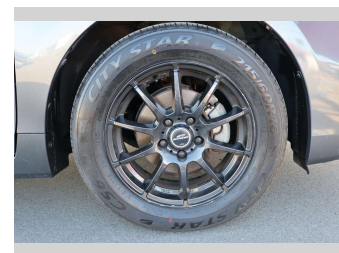

2013 Toyota Prius Alpha 1.8L Petrol Hybrid

Purchase Price **POA**
Includes GST, Registration & Licensing

Finance may be available on this vehicle. Ask one of our friendly staff for more information.

Gain peace of mind with Mechanical Breakdown Insurance. **Ask us how.**

1. **Top features**
2. » ABS
   - » Auto headlight
   - » Eco Mode
   - » EV mode
   - » Fog Lights
   - » Push button start
   - » Rear Wiper
   - » Reversing Camera
   - » Smart key system with front door touch sensors

Body Style
4 door, Station Wagon

Odometer
114,000 km

Engine
1797 cc, Hybrid

Fuel Type
Electricity

Transmission
Automatic, 2WD

Wheels
16"

VIN
7AT0H637X26077049

Interior
Black

Safety

Based on 2025 UCSR rating for 12-21 models

Reg No.
-

Ext Colour
Grey

History
Ex-Overseas

Seats
7 seats

CO2 Emissions
-

Energy Economy

☆☆☆☆☆☆

Annual fuel cost not available

Energy Consumption unknown.

Stock ID: 32110

AJ Motors Christchurch | Phone 0800 566 789 | Email christchurch@ajmotors.co.nz
207 Main South Road, Hornby, Christchurch 8042, New Zealand
www.ajmotors.co.nz