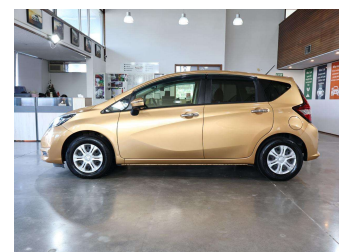

# 2017 Nissan Note 1.2L Petrol

**Purchase Price**

**\$13,980**

Includes GST  
Excludes on-road costs of \$695

Finance may be available on this vehicle. Ask one of our friendly staff for more information.

Gain peace of mind with Mechanical Breakdown Insurance. **Ask us how.**

**Top features**

None Listed

Body Style  
**5 door, Hatchback**

Odometer  
**20,574 km**

Engine  
**1200 cc, Internal Combustion**

Fuel Type  
**Petrol**

Transmission  
**Automatic, Front Wheel**

Wheels  
**14", Steel Wheels**

VIN  
**7AT0DH79X26532294**

Interior  
**Black, Plastic**

Safety

Based on 2025 VSRR rating

Reg No.  
-

Ext Colour  
**Gold**

History  
**Ex-Overseas**

Seats  
**5 seats, Fabric**