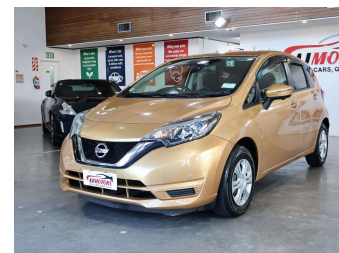

# 2017 Nissan Note 1.2L Petrol

**Purchase Price**

**\$13,980**

Includes GST  
Excludes on-road costs of \$695

Finance may be available on this vehicle. Ask one of our friendly staff for more information.

Gain peace of mind with Mechanical Breakdown Insurance. **Ask us how.**

**Top features**

None Listed

Body Style  
**5 door, Hatchback**

Odometer  
**20,574 km**

Engine  
**1200 cc, Internal Combustion**

Fuel Type  
**Petrol**

Transmission  
**Automatic, Front Wheel**

Wheels  
**14", Steel Wheels**

VIN  
**7AT0DH79X26532294**

Interior  
**Black, Plastic**

Safety

Based on 2025 VSRR rating

Reg No.  
-

Ext Colour  
**Gold**

History  
**Ex-Overseas**

Seats  
**5 seats, Fabric**