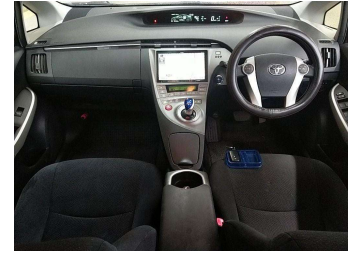

2013 Toyota Prius

Purchase Price **POA**
Includes GST, Registration & Licensing

Finance may be available on this vehicle. Ask one of our friendly staff for more information.

Gain peace of mind with Mechanical Breakdown Insurance. **Ask us how.**

Top features

None Listed

Body Style
-

Odometer
89,422 km

Engine
1800 cc

Fuel Type
Hybrid

Transmission
CVT

Wheels
-