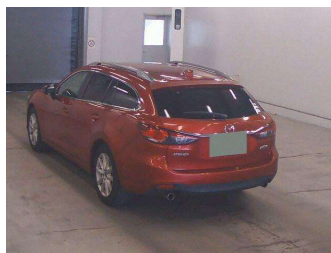

2014 Mazda Atenza WAGON 20S

Purchase Price **POA**
Includes GST, Registration & Licensing

Finance may be available on this vehicle. Ask one of our friendly staff for more information.

Gain peace of mind with Mechanical Breakdown Insurance. **Ask us how.**

Top features
None Listed

Body Style
-

Odometer
61,610 km

Engine
2000 cc

Fuel Type
Petrol

Transmission
Paddle Shift

Wheels
-

VIN
-

Interior
-

Safety
-

Reg No.
-

Ext Colour
Red

History
Ex-Overseas

Seats
-

CO2 Emissions
-

Energy Economy
-