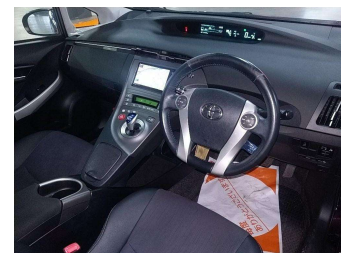

# 2013 Toyota Prius

**Purchase Price** **POA**  
Includes GST, Registration & Licensing

Finance may be available on this vehicle. Ask one of our friendly staff for more information.

Gain peace of mind with Mechanical Breakdown Insurance. **Ask us how.**

**Top features**  
None Listed

Body Style

-

Odometer

**87,189 km**

Engine

**1800 cc**

Fuel Type