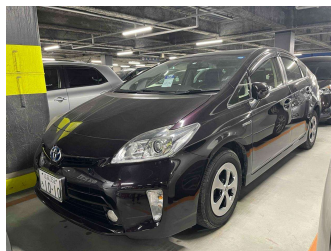

# 2013 Toyota Prius

**Purchase Price** **POA**  
Includes GST, Registration & Licensing

Finance may be available on this vehicle. Ask one of our friendly staff for more information.

Gain peace of mind with Mechanical Breakdown Insurance. **Ask us how.**

**Top features**  
None Listed

Body Style

-

Odometer

**87,189 km**

Engine

**1800 cc**

Fuel Type