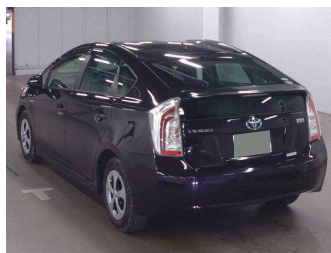

# 2013 Toyota Prius

**Purchase Price** **POA**  
Includes GST, Registration & Licensing

Finance may be available on this vehicle. Ask one of our friendly staff for more information.

Gain peace of mind with Mechanical Breakdown Insurance. **Ask us how.**

**Top features**  
None Listed

Body Style

-

Odometer

**87,189 km**

Engine

**1800 cc**

Fuel Type