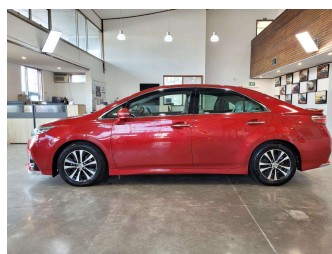

2015 Toyota Sai S / ALLOY WHEEL

Purchase Price **\$16,980**

Includes GST
Excludes on-road costs of \$695

Finance may be available on this vehicle. Ask one of our friendly staff for more information.

Gain peace of mind with Mechanical Breakdown Insurance. **Ask us how.**

Body Style
4 door, Sedan

Odometer
112,510 km

Engine
2400 cc, Hybrid

Fuel Type
Electricity

Transmission
Automatic, Front Wheel

Wheels
16", Factory Alloys

VIN
7AT0H661X25088691

Interior
Black, Plastic