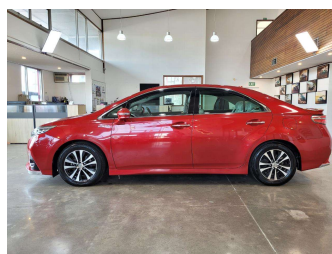

2015 Toyota Sai S / ALLOY WHEEL

Purchase Price **\$16,980**

Includes GST
Excludes on-road costs of \$695

Finance may be available on this vehicle. Ask one of our friendly staff for more information.

Gain peace of mind with Mechanical Breakdown Insurance. **Ask us how.**

Body Style
4 door, Sedan

Odometer
112,510 km

Engine
2400 cc, Hybrid

Fuel Type
Petrol

Transmission
Automatic, Front Wheel

Wheels
16", Factory Alloys

VIN
7AT0H661X25088691

Interior
Black, Plastic