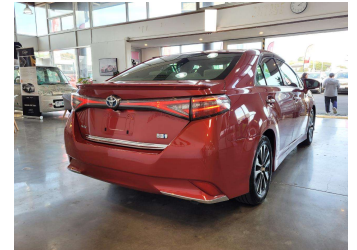

2015 Toyota Sai S / ALLOY WHEEL

Purchase Price

\$15,980

Includes GST
Excludes on-road costs of \$695

Finance may be available on this vehicle. Ask one of our friendly staff for more information.

**finance
NOW**

Body Style

4 door, Sedan

Odometer

112,510 km

Engine

2400 cc, Hybrid

Fuel Type

Petrol

Transmission

Automatic, Front Wheel

Wheels

16", Factory Alloys

VIN

7AT0H661X25088691

Interior

Black, Plastic