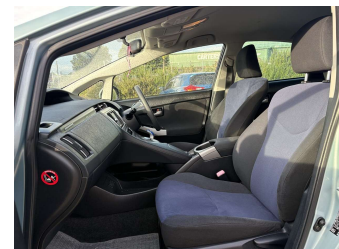

2012 Toyota Prius PHEV

Purchase Price **$18,980**

Includes GST
Excludes on-road costs of $695

Finance may be available on this vehicle. Ask one of our friendly staff for more information.

Gain peace of mind with Mechanical Breakdown Insurance. **Ask us how.**

Top features

None Listed

Body Style
5 door, Wagon

Odometer
21,520 km

Engine
1797 cc, Plug-In Hybrid

Fuel Type
Electricity

Transmission
Automatic, Front Wheel

Wheels
-

VIN
7AT0H637X23017999

Interior
black and purple, Fabric

Safety

Based on 2025 UCSR rating for 09-16 models

Reg No.
RBB878

Ext Colour
Green

History
Ex-Overseas

Seats
5 seats, Fabric

CO2 Emissions
★★★★☆
59 grams/km

Energy Economy
★★★★☆

Annual fuel cost not available
2.6L per 100km

Actual figures and cost per year will vary based on proportion of hybrid mode driving and battery charging schedule. Emissions and Energy Economy figures standardised to 3P WLTP.

Stock ID: 35383

AJ Motors Wellington | Phone 0800 566 789 | Email kim@ajmotors.co.nz
35 Annie Huggan Grove, Petone, Lower Hutt 5012, New Zealand
www.ajmotors.co.nz